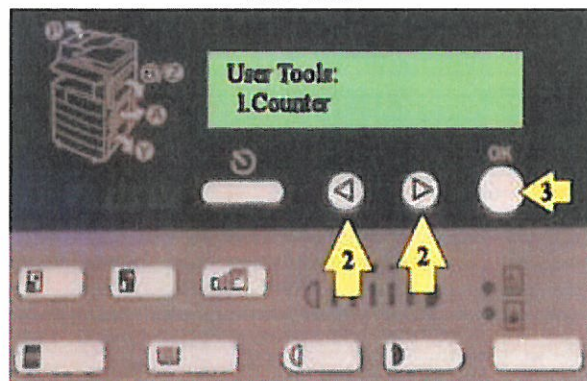

Counter

```
Counter:Start to Print
Total Pages 3311598
```

Start To Print