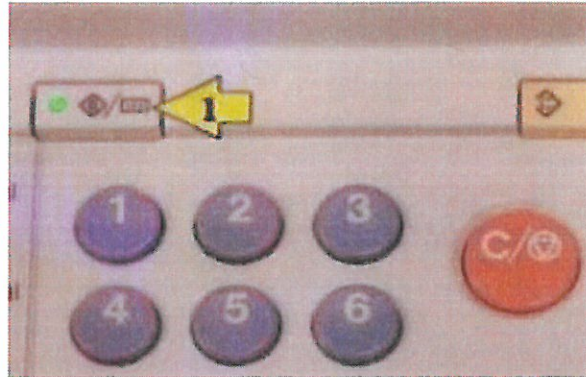

How To Read Your Meter

Nash 1505/1805/Ricoh1015/1018/2015/4151mf

1. Press the "User Tools" button  to display "1.Counter"
2. Press the "OK" button 
3. The counter reading may be read from the screen.
4. Press the green "Start" button  to print the total count.