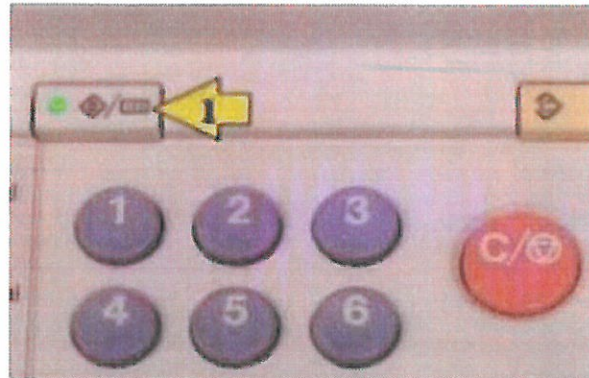

# How To Read Your Meter

## Nash 1315

1. Press the "User Tools" button  to display "1.Counter"
2. Press the "OK" button 
3. The counter reading may be read from the screen.
4. Press the green "Start" button  to print the total count.