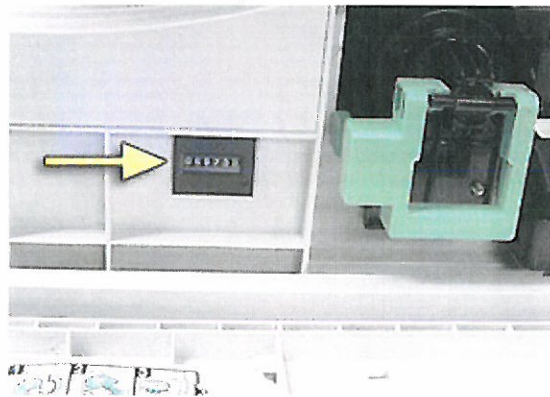

# How To Read Your Meter

Nash 1305/1013

1. Open the Front Cover
2. The Counter dial is located to the left of the large green handle

Open Cover

Counter